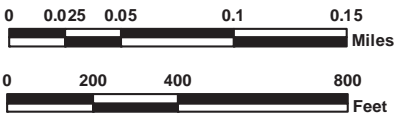

Sources of Data:
Photo. RIGIS/RIDOT 2008
Trails. RRPLT by GPS, 2008, 2012
Preserve Boundary. RRPLT

PVA, 2012, URI EDC

Hiking Only Trail

— Brook Trail (Yellow Blaze 0.55 Mi.)

Hiking and Equestrian Trails

— Crawley Trail (Blue Blaze, 0.74 Mi.)

— Box Turtle Trail (Orange Blaze 0.22 Mi.)

— Red Fox Trail (Red Blaze 0.81 Mi.)